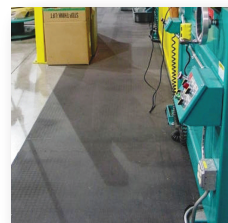

- Reduce leg fatigue
- Minimize back pain
- Non-absorbent
- Urethane free

Workspace Mats

- Transition edges
- Safe, level flooring
- Will not roll, buckle or curl
- Safe for biohazard areas

Roof-guards

- Stability and traction
- Secure footing when wet
- Resistant to freeze/thaw
- Eliminates water damming