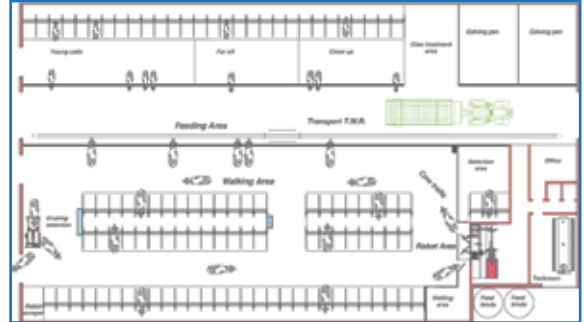

Custom Product Services Available