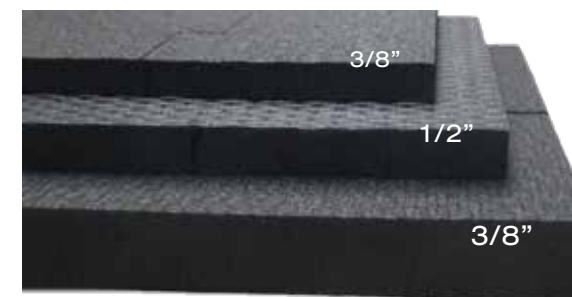

Easy Installation with custom design and precutting services

Absolutely Non- Absorbent & will not harbor or promote bacterial growth

EASYPATH

Beveled edges are molded into the mat, allowing for smooth transitions without the need for additional products or installation

BIGLOK

3x bigger system for extreme usage Available as a custom solution in 3/4" size

LOKTUFF

The original Interlock System Built to last

TreadSafe

Our diamond patterned texture provides maximum traction in wet and dry conditions

Humanemfg.com

3/8", 1/2"
2' x 2'
Center
23.05" x 23.05"

Available in 3/4" Black only
3' x 4'
Center
34.63" x 46.71"

3/8", 1/2"
4' x 4'
Center
46.71" x 46.71"

3/8", 1/2", 3/4"
4' x 6'
Center
46.71" x 71"

Interlock Tile System Available Sizes and Thicknesses