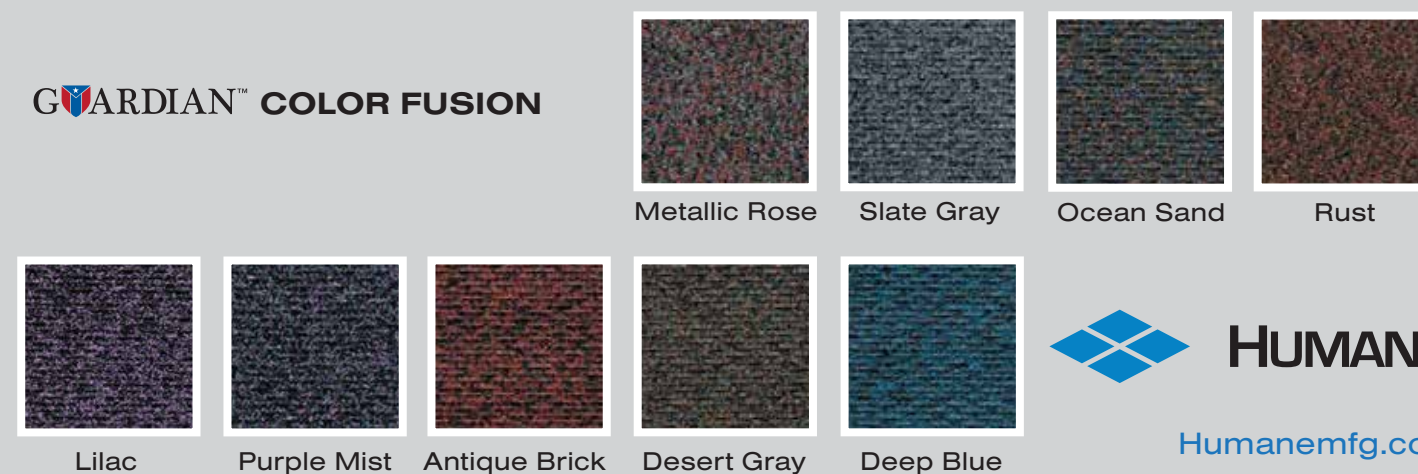

GUARDIANTM Floor Systems offers centers, borders and corners for all size systems with beveled and non beveled versions available.

GUARDIANTM COLORS

GUARDIANTM COLOR FUSION

Humanemfg.com