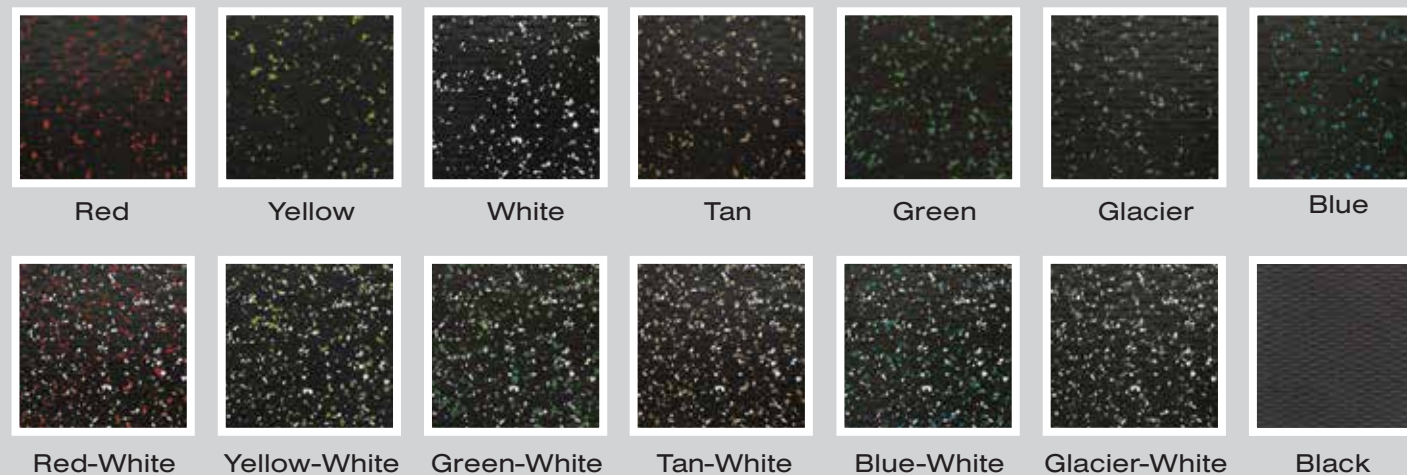

GUARDIAN^{TM} COLORS